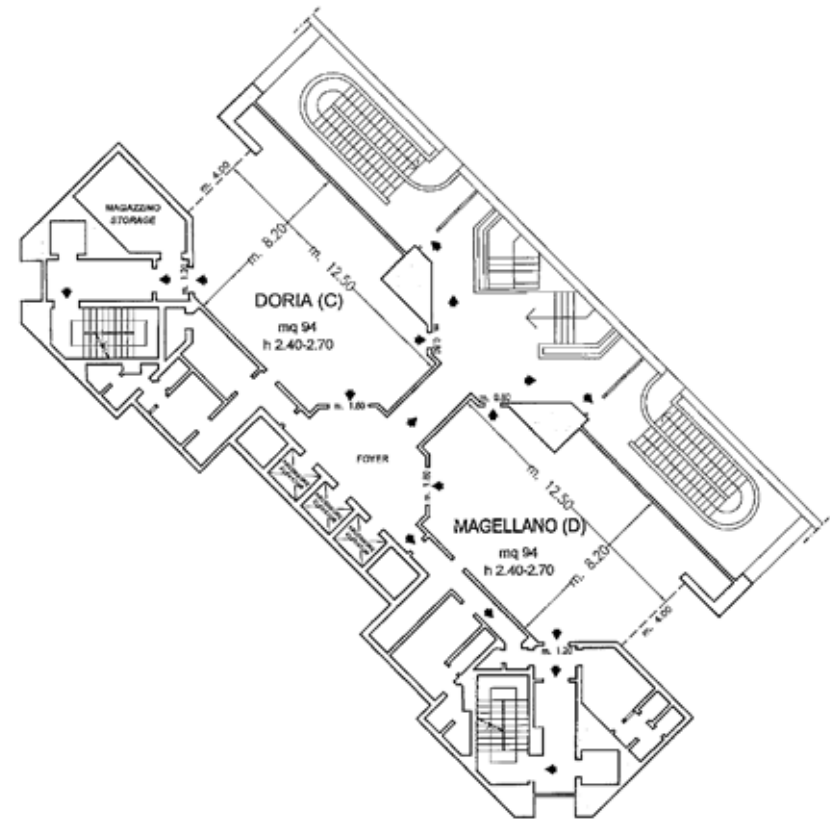

Piano Secondo / Second Floor

➤ Uscite di sicurezza / Emergency Exits

----- Finestre / Windows

..... Pareti mobili / Modular Walls

□ Colonne / Columns

7 meeting room fino a 450 persone/ 7 meeting rooms up to 450 seats

STARHOTELS®

President

GENOVA

Corte Lambruschini, 4
16129 Genova - ITALY
T +39 010 57271 - F +39 010 5531820
meeting.president.ge@starhotels.it starhotels.com