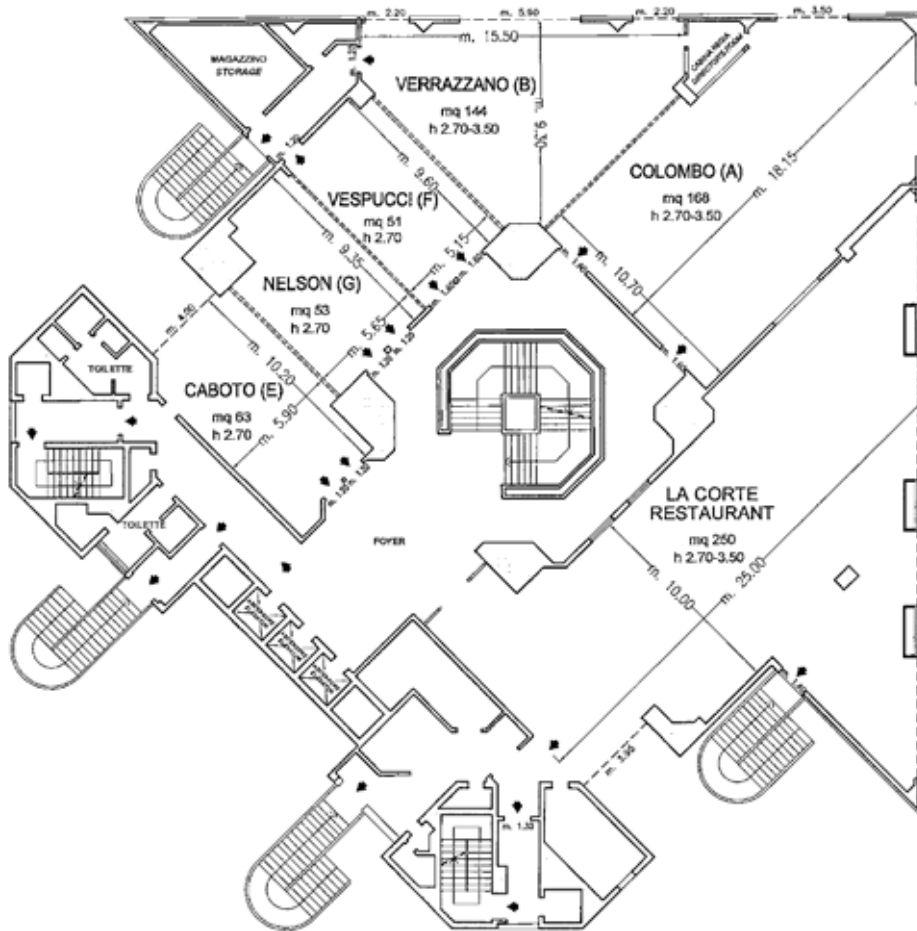

Piano Primo / First Floor